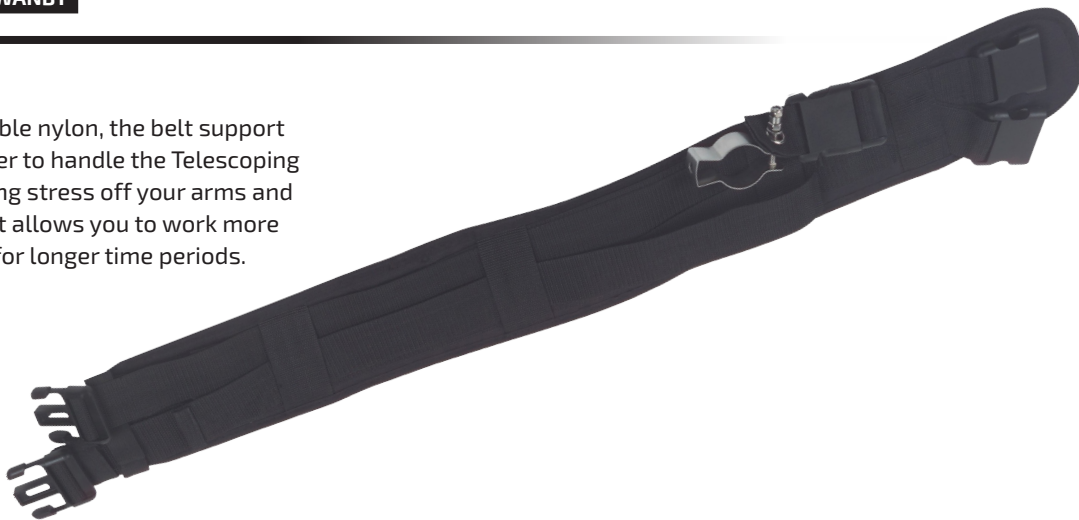

18FT TELESCOPING WAND

JEFWASHTELWAN

- High-flow trigger gun
- 3/8" QD coupling
- Connections: 3/8" QD Inlet, 1/4" QD Tip
- Aluminium telescopic poles
- Steel braided hose
- Max Pressure: 3000 PSI
- Max Temperature: 60°C/140°F

18FT TELESCOPING WAND BELT

JEFWASHTELWANBT

Made of durable nylon, the belt support makes it easier to handle the Telescoping Wand by taking stress off your arms and body. The belt allows you to work more comfortably for longer time periods.