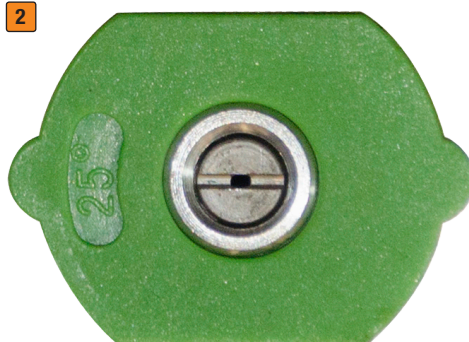

INDIVIDUAL NOZZLE TIPS (QUICK RELEASE)

JEFWASHQRN-R 0° RED CUTTING TIP

JEFWASHQRN-G 25° GREEN FLUSHING TIP

JEFWASHQRN-B BLACK CHEMICAL TIP

JEFWASHQRN-Y 15° YELLOW CHISELING TIP

JEFWASHQRN-W 40° WHITE WASHING TIP

PRODUCT	USAGE
1 JEFWASHQRN-R	Removing stains from concrete or other hard surfaces
2 JEFWASHQRN-G	Cleaning dirt from siding, outdoor furniture, etc
3 JEFWASHQRN-B	Applying detergent, misting and rinsing
4 JEFWASHQRN-Y	Stripping paint; removing grease, mildew and stains
5 JEFWASHQRN-W	Washing vehicles, windows and delicate surfaces

COMPLETE NOZZLE TIP SETS

JEFWASHQRNSET

All 5 tips in one set

- Max pressure: 4000psi
- Compatible with most petrol and electric washers