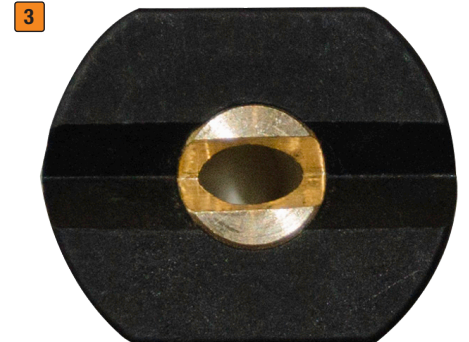

INDIVIDUAL NOZZLE TIPS (QUICK RELEASE)

JEFWASHQRN-R 0° RED CUTTING TIP

JEFWASHQRN-G 25° GREEN FLUSHING TIP

JEFWASHQRN-B BLACK CHEMICAL TIP

JEFWASHQRN-Y 15° YELLOW CHISELING TIP

JEFWASHQRN-W 40° WHITE WASHING TIP

PRODUCT	USAGE
1 JEFWASHQRN-R	Removing stains from concrete or other hard surfaces
2 JEFWASHQRN-G	Cleaning dirt from siding, outdoor furniture, etc
3 JEFWASHQRN-B	Applying detergent, misting and rinsing
4 JEFWASHQRN-Y	Stripping paint; removing grease, mildew and stains
5 JEFWASHQRN-W	Washing vehicles, windows and delicate surfaces

COMPLETE NOZZLE TIP SETS

JEFWASHQRNSET

All 5 tips in one set

- Max pressure: 4000psi
- Compatible with most petrol and electric washers