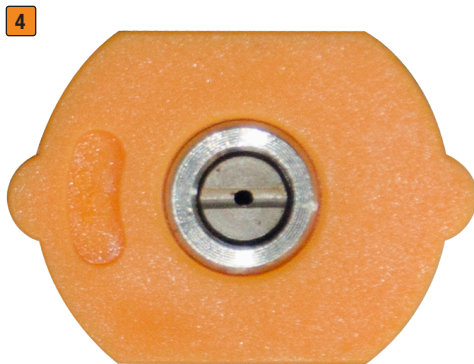

INDIVIDUAL NOZZLE TIPS (QUICK RELEASE)

JEFWASHQRN-R 0° RED CUTTING TIP

JEFWASHQRN-G 25° GREEN FLUSHING TIP

JEFWASHQRN-B BLACK CHEMICAL TIP

JEFWASHQRN-Y 15° YELLOW CHISELING TIP

JEFWASHQRN-W 40° WHITE WASHING TIP

PRODUCT	USAGE
1 JEFWASHQRN-R	Removing stains from concrete or other hard surfaces
2 JEFWASHQRN-G	Cleaning dirt from siding, outdoor furniture, etc
3 JEFWASHQRN-B	Applying detergent, misting and rinsing
4 JEFWASHQRN-Y	Stripping paint; removing grease, mildew and stains
5 JEFWASHQRN-W	Washing vehicles, windows and delicate surfaces

COMPLETE NOZZLE TIP SETS

JEFWASHQRNSET

All 5 tips in one set

- Max pressure: 4000psi
- Compatible with most petrol and electric washers