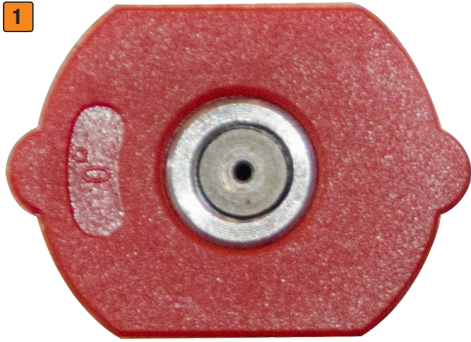

INDIVIDUAL NOZZLE TIPS (QUICK RELEASE)

JEFWASHQRN-R 0° RED CUTTING TIP

JEFWASHQRN-G 25° GREEN FLUSHING TIP

JEFWASHQRN-B BLACK CHEMICAL TIP

JEFWASHQRN-Y 15° YELLOW CHISELING TIP

JEFWASHQRN-W 40° WHITE WASHING TIP

PRODUCT	USAGE
1 JEFWASHQRN-R	Removing stains from concrete or other hard surfaces
2 JEFWASHQRN-G	Cleaning dirt from siding, outdoor furniture, etc
3 JEFWASHQRN-B	Applying detergent, misting and rinsing
4 JEFWASHQRN-Y	Stripping paint; removing grease, mildew and stains
5 JEFWASHQRN-W	Washing vehicles, windows and delicate surfaces

COMPLETE NOZZLE TIP SETS

JEFWASHQRNSET

All 5 tips in one set

- Max pressure: 4000psi
- Compatible with most petrol and electric washers