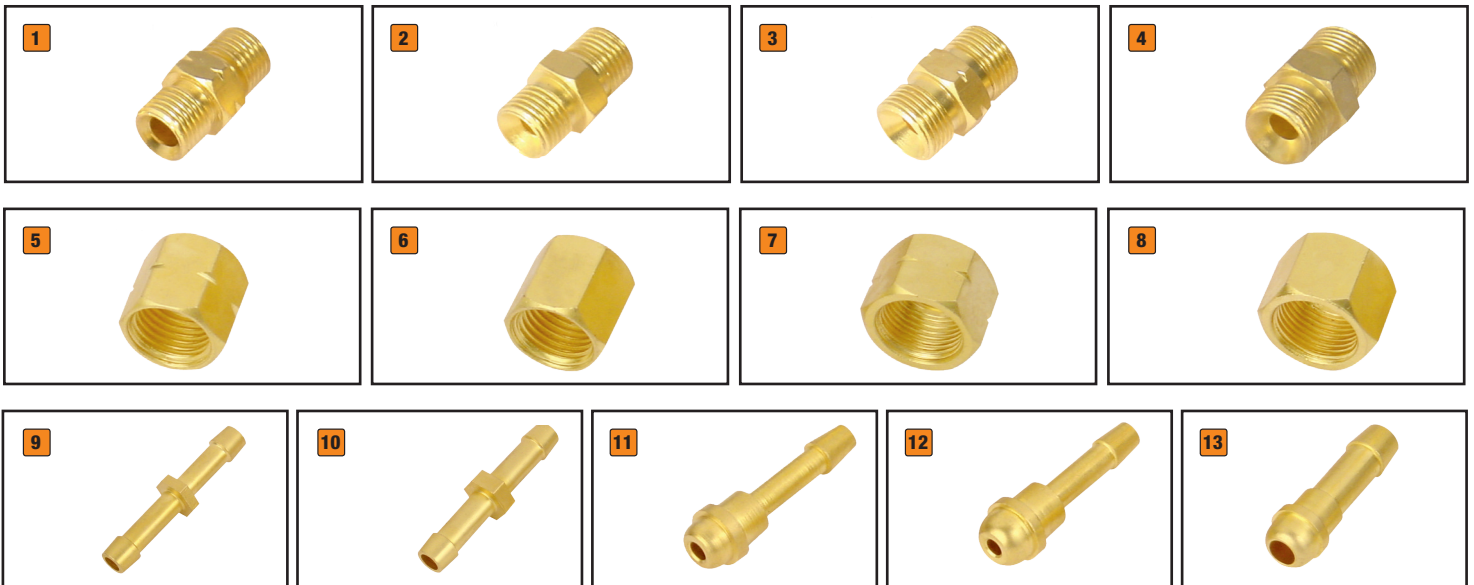

WELDING FITTINGS

	PRODUCT	DESCRIPTION
1	JEFCOUP1-4L	1/4" Coupler Left Hand Straight
2	JEFCOUP1-4R	1/4" Coupler Right Hand Straight
3	JEFCOUP3-8L	3/8" Coupler Left Hand Straight
4	JEFCOUP3-8R	3/8" Coupler Right Hand Straight
5	JEFNUTU1-4L	1/4" Left Hand Union Nut
6	JEFNUTU1-4R	1/4" Right Hand Union Nut
7	JEFNUTU3-8L	3/8" Left Hand Union Nut
8	JEFNUTU3-8R	3/8" Right Hand Union Nut
9	JEFSPLICER1-4	1/4" Splicer
10	JEFSPLICER5-16	5/16" Splicer
11	JEFTAIL14-14	Tail 1/4" Bore x 1/4" Nut
12	JEFTAIL14-38	Tail 1/4" Bore x 3/8" Nut
13	JEFTAIL38-38	Tail 3/8" Bore x 3/8" Nut

ALL WELDING FITTINGS ARE SUPPLIED IN PACKS OF 10